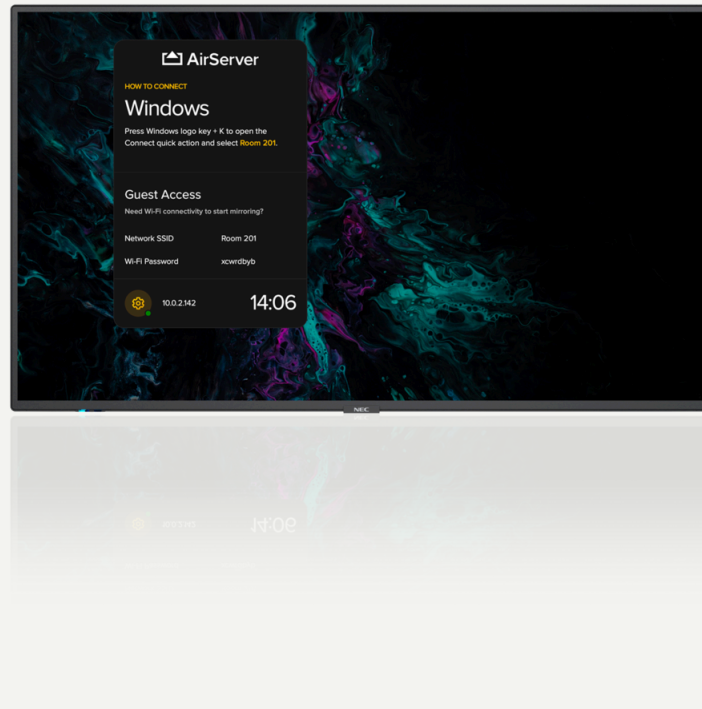

Sharp Signage displeje

SHARP/ NEC MULTISYNC M981 AIRSERVER

Perfect for meeting rooms and huddle spaces, the MultiSync AirServer models provide a sleek combination of intuitive screen sharing with professional display technology, supporting effortless collaboration.